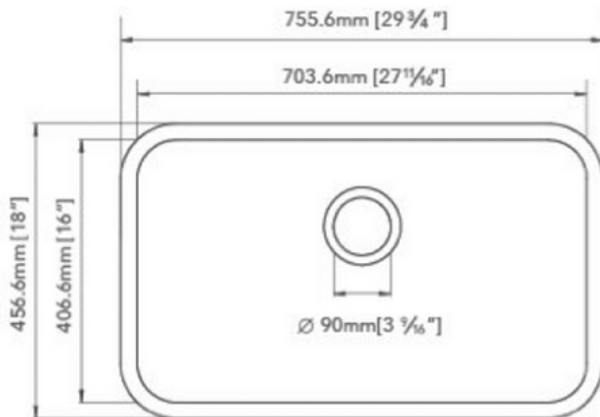

STAINLESS STEEL SINK

STOCK PROGRAM

MODEL: SS-117-10-3018A1

DEPTH	GAUGE/THICKNESS
9"	18GA

- Under-mount Single Bowl Sink
- Dimensions: 29-7/8"X15-15/16"
- Material: 304
- Finish: Brushed

Undercoated and Sound Pads

3-1/2" Drain Opening

Supplied with Fasteners

cUPC Certified

Disclaimer: Nerval makes every effort to provide accurate specification data. However, specification may change without notice. Please visit nerval website to see Nerval's terms and conditions.